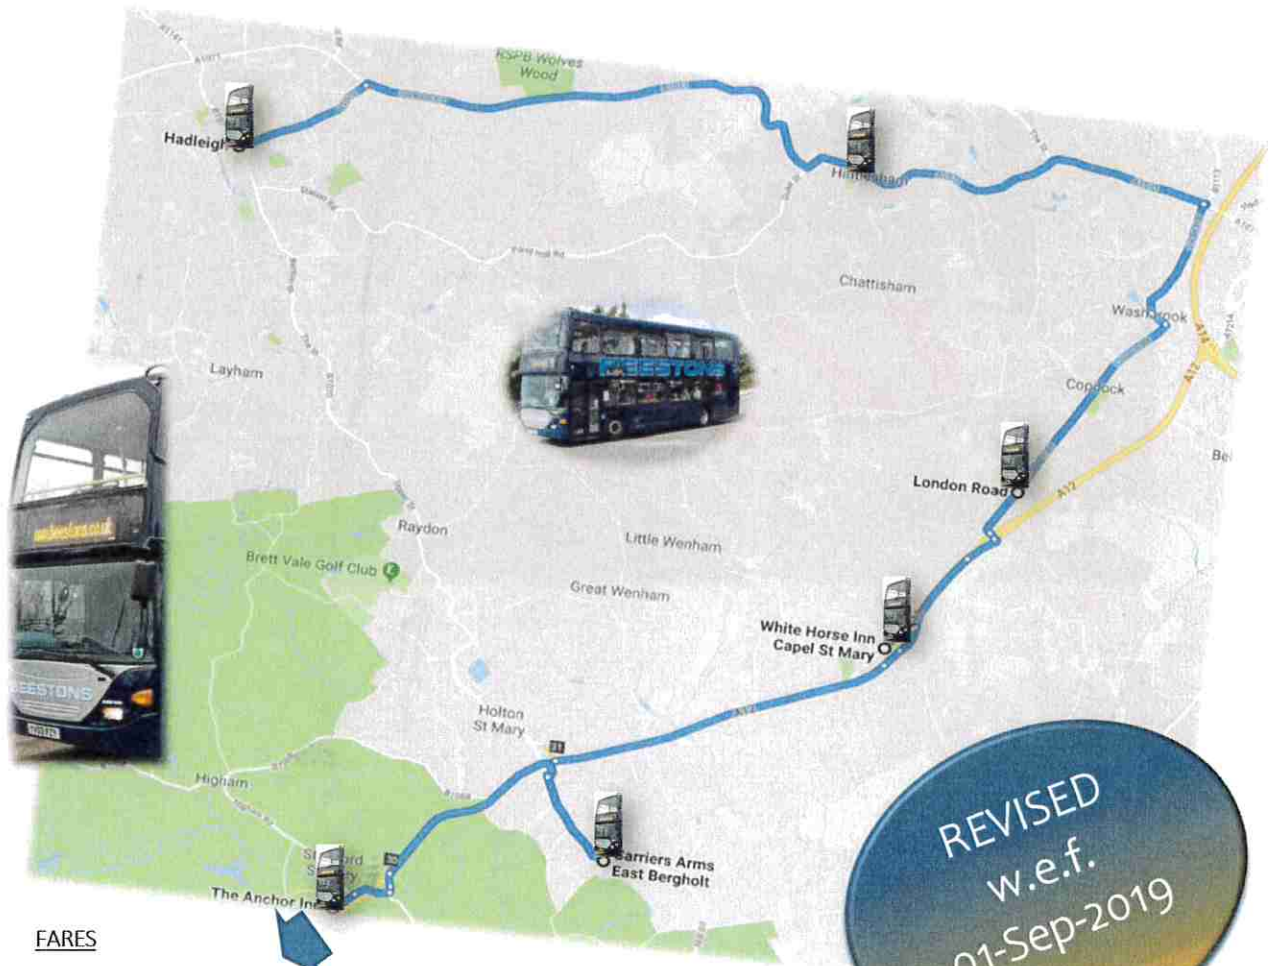

971

HADLEIGH - East Bergholt - COLCHESTER

971

Effective: 01-September-2019

Sch	School days only	Sch	Sch
Hadleigh, Magdalen Road	0715	Colchester, Norman Way Schools	1600
Capel St Mary, White Horse	0740	Colchester, Sixth Form, Middleborough	1615
East Bergholt, Carriers Lane	0750	Via Urbis Romanae link road	↓
Stratford St. Mary, Anchor PH	0800	Stratford St. Mary, Anchor PH	1635
Via Urbis Romanae link road	↓	East Bergholt, Carriers Lane	1645
Colchester, Sixth Form, Middleborough	0820	Capel St Mary, White Horse	1655
Colchester, Norman Way Schools	0830	Hadleigh, Magdalen Road	1720

FARES

Single: £4.50  
 Return: £8.00  
 10-trip £36.00

Annual pass available

All tickets are available from the driver. 10-trip tickets can also be purchased from our Hadleigh depot office.

HADLEIGH - Colchester